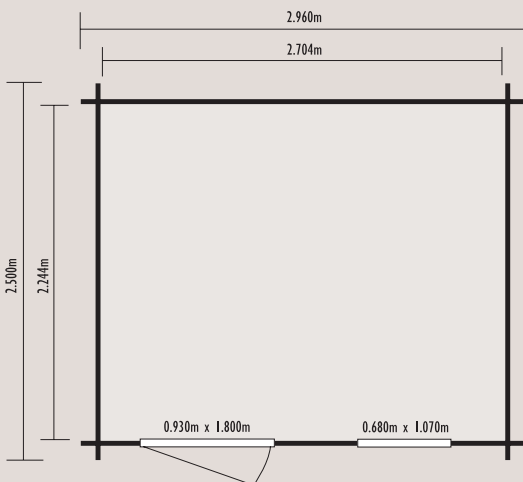

jarvi

Dimensions	Internal	External (excl. overhangs)
Width	2.704m	2.960m
Depth	2.244m	2.500m
Ridge Height	-	2.310m
Area	6.07m ²	7.40m ²

STANDARD FEATURES

- 28mm Log thickness
- Square roof shingle tiles
- Perspex glazing